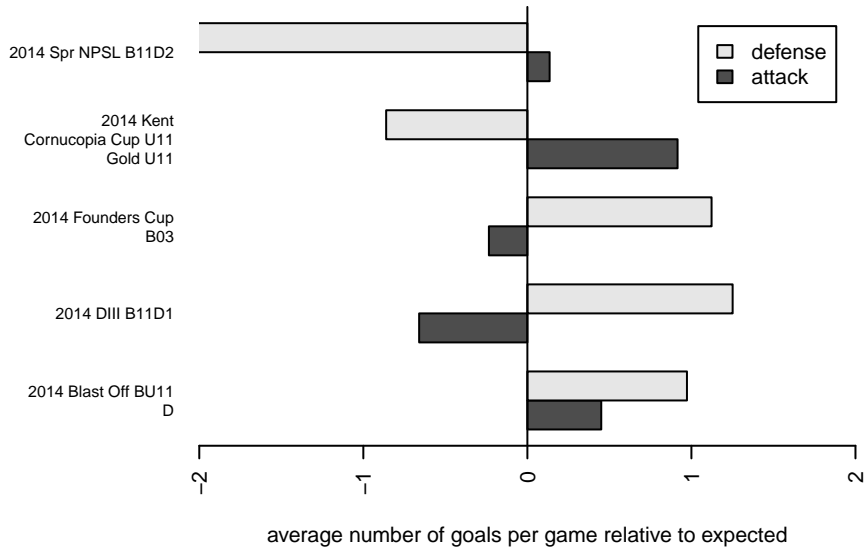

SCORE Eagles Red B03

Soccer Club of Renton East
 Newcastle, WA
 B03 total strength=83
 attack=0.13 defense=0.05
 fall league = DIII B11D1
 spr league = Spr NPSL B11D2

alt names used:
 SCORE EAGLES (WA)
 Score Eagles
 Eagles '03
 Eagles
 Eagles 03

Venues played:
 2014 Kent Cornucopia Cup U11 Gold U11
 2014 Blast Off BU11 D
 2014 DIII B11D1
 2014 Founders Cup B03
 2014 Spr NPSL B11D2

SCORE Eagles Red B03
 Dots are actual minus expected GF (blue circles) and GA (red triangles).
 Blue line is smoothed change in attack strength. Red is smoothed change in defense strength.

**attack and defense variance (black dot)
relative to other teams
and top 10 in region**

**attack and defense rating
relative to others at age
and all opponents in last 13 months**

Performance relative to 13 month average