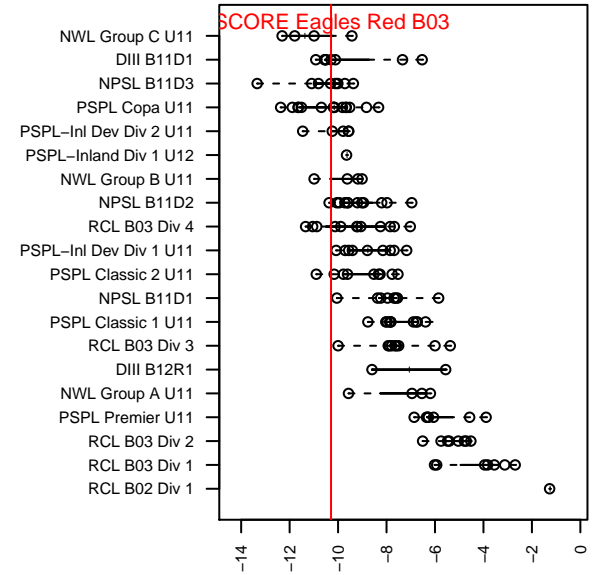

SCORE Eagles Red B03

Soccer Club of Renton East
 Newcastle, WA
 B03 total strength=83
 attack=0.13 defense=0.05
 fall league = DIII B11D1
 spr league = Spr NPSL B11D2

alt names used:
 SCORE EAGLES (WA)
 Score Eagles
 Eagles '03
 Eagles
 Eagles 03

Venues played:
 2014 Kent Cornucopia Cup U11 Gold U11
 2014 Blast Off BU11 D
 2014 DIII B11D1
 2014 Founders Cup B03
 2014 Spr NPSL B11D2

SCORE Eagles Red B03
 Dots are actual minus expected GF (blue circles) and GA (red triangles).
 Blue line is smoothed change in attack strength. Red is smoothed change in defense strength.

**attack and defense variance (black dot)
relative to other teams
and top 10 in region**

**attack and defense rating
relative to others at age
and all opponents in last 13 months**

Performance relative to 13 month average