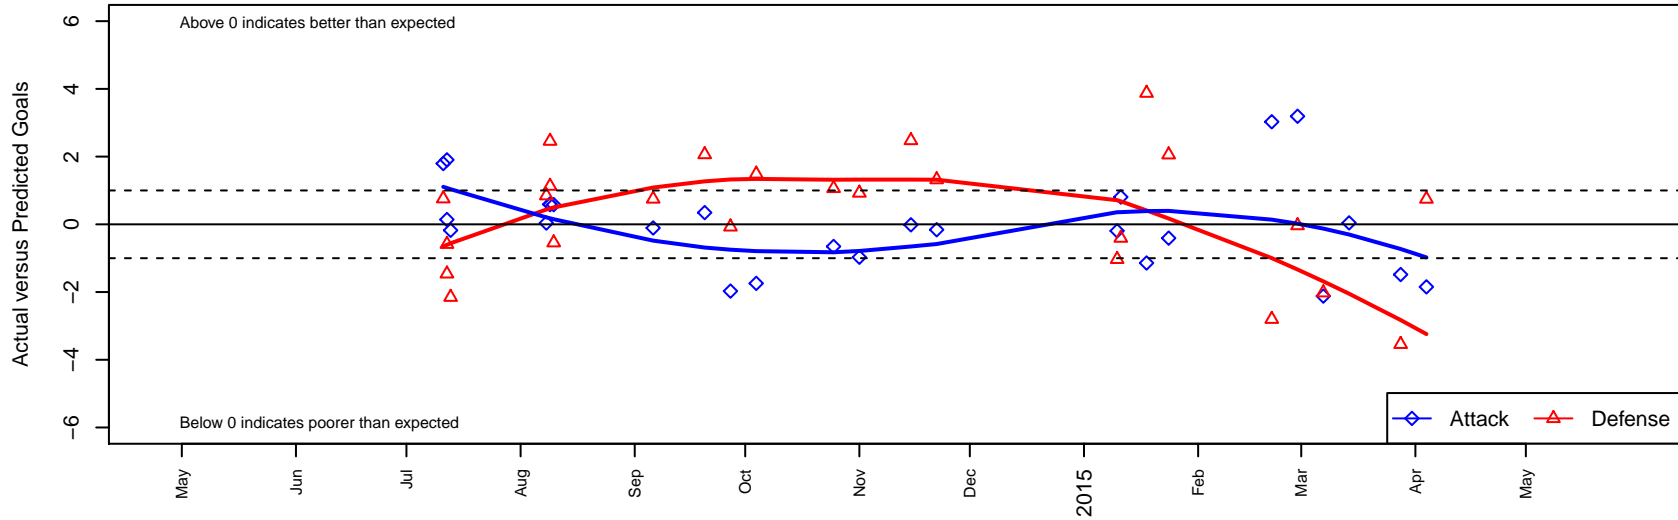

SCORE Eagles Red B03

Soccer Club of Renton East
 Newcastle, WA
 B03 total strength=83
 attack=0.13 defense=0.05
 fall league = DIII B11D1
 spr league = Spr NPSL B11D2

alt names used:
 SCORE EAGLES (WA)
 Score Eagles
 Eagles '03
 Eagles
 Eagles 03

Venues played:
 2014 Kent Cornucopia Cup U11 Gold U11
 2014 Blast Off BU11 D
 2014 DIII B11D1
 2014 Founders Cup B03
 2014 Spr NPSL B11D2

SCORE Eagles Red B03
 Dots are actual minus expected GF (blue circles) and GA (red triangles).
 Blue line is smoothed change in attack strength. Red is smoothed change in defense strength.

**attack and defense variance (black dot)
relative to other teams
and top 10 in region**

**attack and defense rating
relative to others at age
and all opponents in last 13 months**

Performance relative to 13 month average